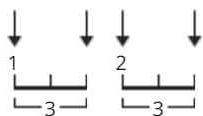

Perfect Chords by Ed Sheeran

Difficulty: intermediate

Tuning: E A D G B E

Capo: 1st fret

Key: Ab

CHORDS

STRUMMING

MAIN PATTERN 64 bpm

PRE-CHORUS - ALTERNATIVE PATTERN 64 bpm

CHORUS - ALTERNATIVE PATTERN 64 bpm

Capo: 1st fret

Play: G

Key: Ab

For chords in original key transpose this chord sheet +1 (and "use flats").

Play this song with the regular shapes of the chords given in this song or use the ones that can be heard on the recording:

E-A-D-G-B-e
G 3-x-0-0-3(3)
Em 0-2-2-0-3(3) (= Em7)
C x-3-2-0-3(3) (= Cadd9)
[Coda]
Dsus4 x-x-0-2-3-3 or x-x-0-0-3-3 (= a D chord which is neither major nor minor)
G/B x-2-0-0-0-3 (= G chord with a "b" as the root)
D/F# 2-x-0-2-3-x (= D chord with a "f#" as the root)

The "%" signs mean "repeat the bar before", so "| D | % |" = two bars of D.

It's a common abbreviation. (Real Book etc.:
<https://www.swiss-jazz.ch/standards-jazz/AllOfMe.pdf>)

[Intro]

G#

[Verse 1]

G# Fm
I found a love for me
C# D#
Darling, just dive right in, and follow my lead
G# Fm
Well, I found a girl beautiful and sweet
C# D#
I never knew you were the someone waiting for me