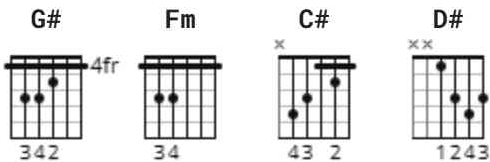

Perfect Chords by Ed Sheeran

Difficulty: intermediate

Tuning: E A D G B E

Capo: 1st fret

Key: Ab

CHORDS

STRUMMING

MAIN PATTERN 64 bpm

PRE-CHORUS - ALTERNATIVE PATTERN 64 bpm

CHORUS - ALTERNATIVE PATTERN 64 bpm

Capo: 1st fret

Play: G

Key: Ab

For chords in original key transpose this chord sheet +1 (and "use flats").

Play this song with the regular shapes of the chords given in this song or use the ones that can be heard on the recording:

E-A-D-G-B-e
G 3-x-0-0-3(3)
Em 0-2-2-0-3(3) (= Em7)
C x-3-2-0-3(3) (= Cadd9)
[Coda]
Dsus4 x-x-0-2-3-3 or x-x-0-0-3-3 (= a D chord which is neither major nor minor)
G/B x-2-0-0-0-3 (= G chord with a "b" as the root)
D/F# 2-x-0-2-3-x (= D chord with a "f#" as the root)

The "%" signs mean "repeat the bar before", so "| D | % |" = two bars of D.

It's a common abbreviation. (Real Book etc.:
<https://www.swiss-jazz.ch/standards-jazz/AllOfMe.pdf>)

[Intro]

G#

[Verse 1]

G# Fm
I found a love for me
C# D#
Darling, just dive right in, and follow my lead
G# Fm
Well, I found a girl beautiful and sweet
C# D#
I never knew you were the someone waiting for me