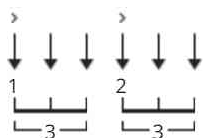

Perfect Chords by Ed Sheeran

Difficulty: intermediate

Tuning: E A D G B E

Capo: 1st fret

Key: Ab

CHORDS

STRUMMING

MAIN PATTERN 64 bpm

PRE-CHORUS - ALTERNATIVE PATTERN 64 bpm

CHORUS - ALTERNATIVE PATTERN 64 bpm

Capo: 1st fret

Play: G

Key: Ab

For chords in original key transpose this chord sheet +1 (and "use flats").

Play this song with the regular shapes of the chords given in this song or use the ones that can be heard on the recording:

E-A-D-G-B-e
G 3-x-0-0-3(3)
Em 0-2-2-0-3(3) (= Em7)
C x-3-2-0-3(3) (= Cadd9)
[Coda]
Dsus4 x-x-0-2-3-3 or x-x-0-0-3-3 (= a D chord which is neither major nor minor)
G/B x-2-0-0-0-3 (= G chord with a "b" as the root)
D/F# 2-x-0-2-3-x (= D chord with a "f#" as the root)

The "%" signs mean "repeat the bar before", so "| D | % |" = two bars of D.

It's a common abbreviation. (Real Book etc.:
<https://www.swiss-jazz.ch/standards-jazz/AllOfMe.pdf>)

[Intro]

G#

[Verse 1]

G# Fm
I found a love for me
C# D#
Darling, just dive right in, and follow my lead
G# Fm
Well, I found a girl beautiful and sweet
C# D#
I never knew you were the someone waiting for me