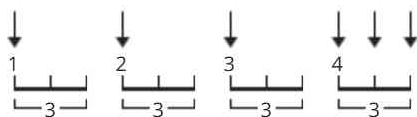

Perfect Chords by Ed Sheeran

Difficulty: intermediate

Tuning: E A D G B E

Capo: 1st fret

Key: Ab

CHORDS

STRUMMING

MAIN PATTERN 64 bpm

PRE-CHORUS - ALTERNATIVE PATTERN 64 bpm

CHORUS - ALTERNATIVE PATTERN 64 bpm

Capo: 1st fret

Play: G

Key: Ab

For chords in original key transpose this chord sheet +1 (and "use flats").

Play this song with the regular shapes of the chords given in this song or use the ones that can be heard on the recording:

E-A-D-G-B-e
G 3-x-0-0-3(3)
Em 0-2-2-0-3(3) (= Em7)
C x-3-2-0-3(3) (= Cadd9)
[Coda]
Dsus4 x-x-0-2-3-3 or x-x-0-0-3-3 (= a D chord which is neither major nor minor)
G/B x-2-0-0-0-3 (= G chord with a "b" as the root)
D/F# 2-x-0-2-3-x (= D chord with a "f#" as the root)

The "%" signs mean "repeat the bar before", so "| D | % |" = two bars of D.

It's a common abbreviation. (Real Book etc.:
<https://www.swiss-jazz.ch/standards-jazz/AllOfMe.pdf>)

[Intro]

G#

[Verse 1]

G# Fm
I found a love for me
C# D#
Darling, just dive right in, and follow my lead
G# Fm
Well, I found a girl beautiful and sweet
C# D#
I never knew you were the someone waiting for me